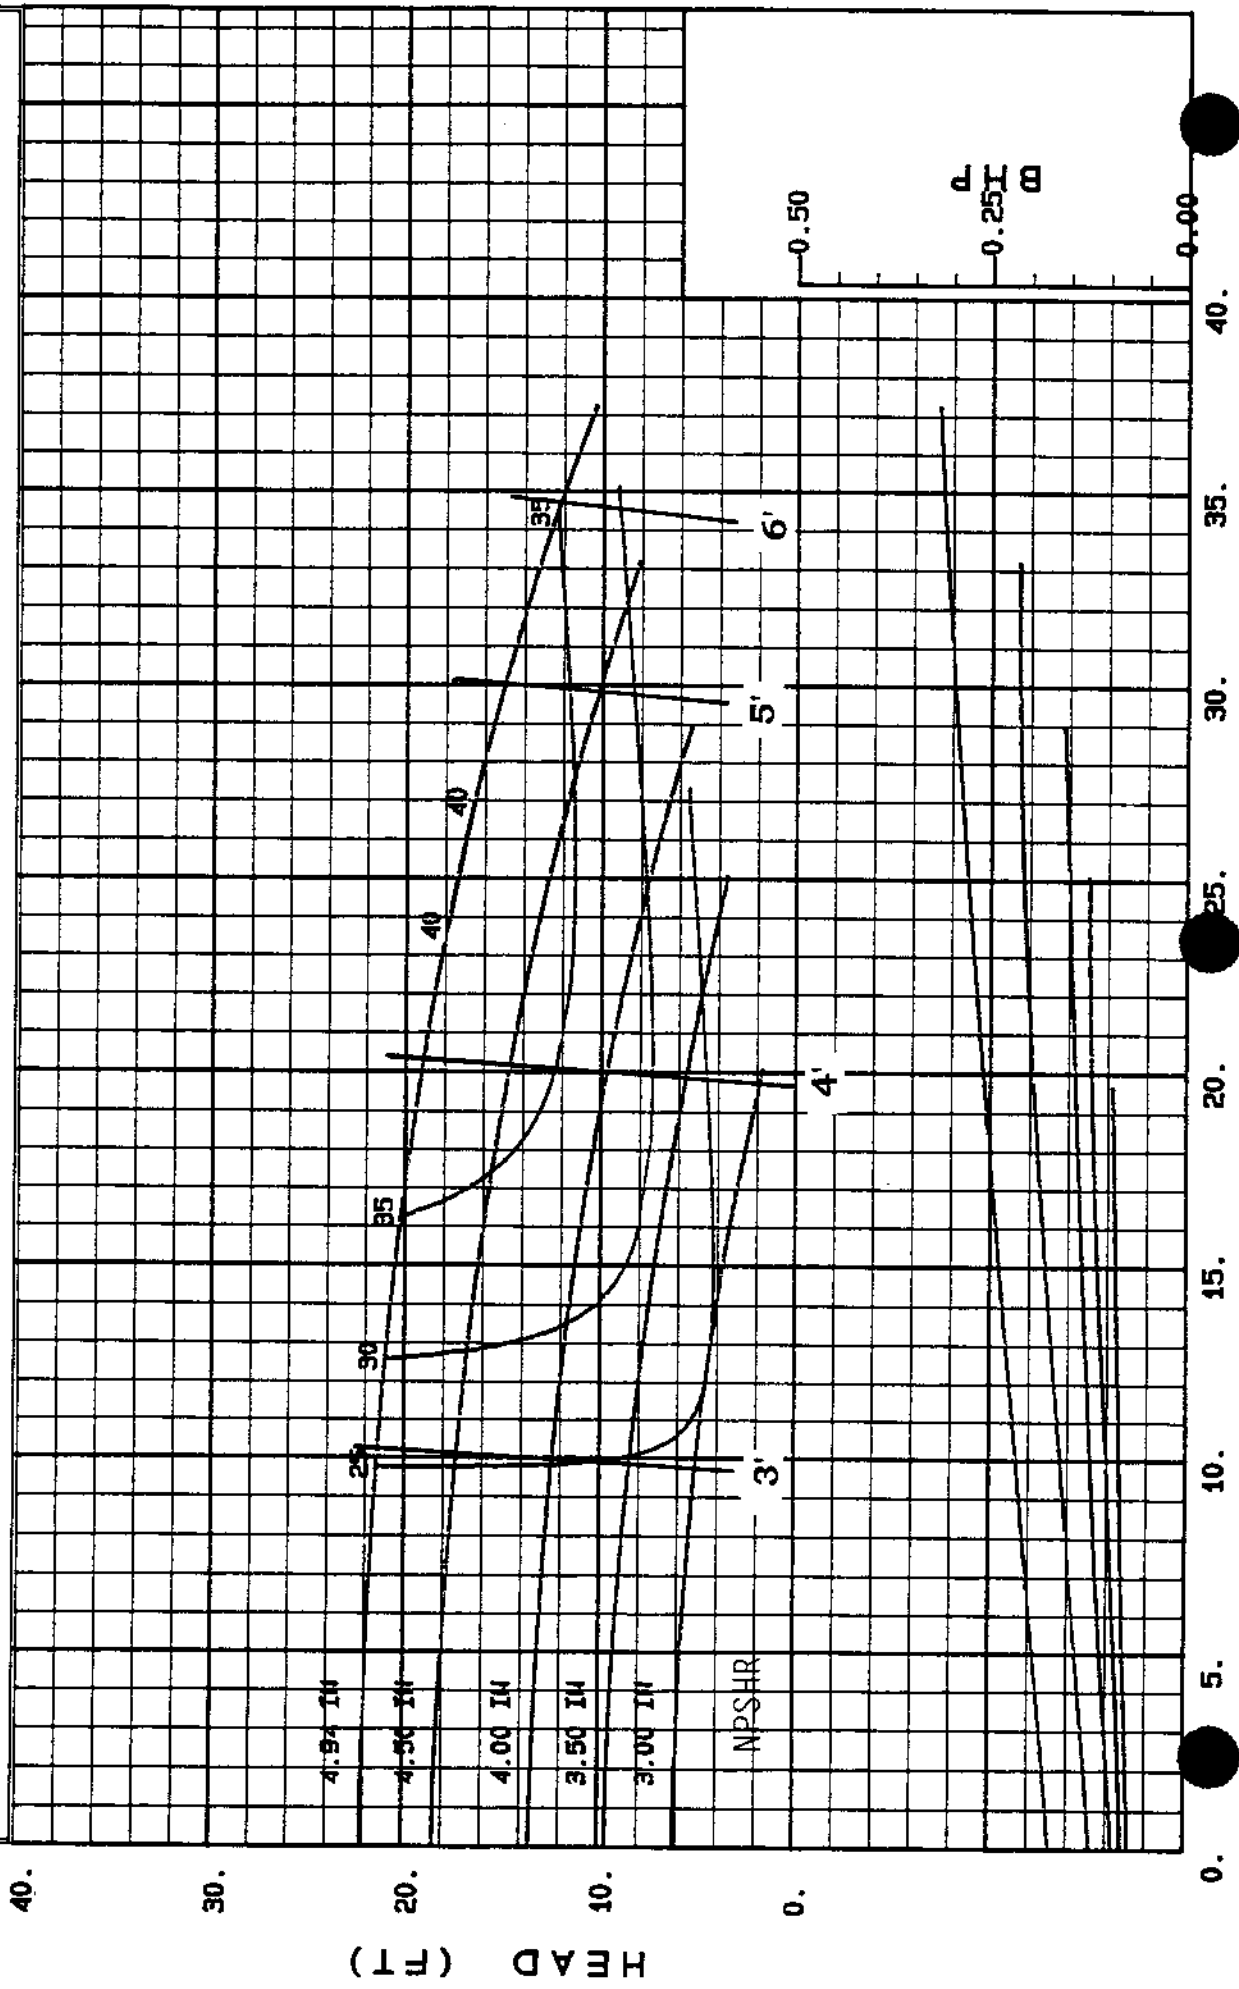

60 Hz

PRICE PUMP CO. CURVE NUMBER: CD003 MODEL: CD100 AI & AB SIZE: 1X1-1/4X5 RPM: 1750
 SONOMA, CALIFORNIA IMPELLER DIA: VARIOUS MIN. IMPELLER DIA: 3.00" MAX. IMPELLER DIA: 4.94" MAX. SOLIDS:
 CUSTOMER: PPCO CUSTOMER'S P.O. _____
 Ph. (707) 938-8441 Fax (707) 938-0784 REMARKS: 03-09-95 MATERIALS: IRON & BRONZE ONLY

FLOW (GPM)