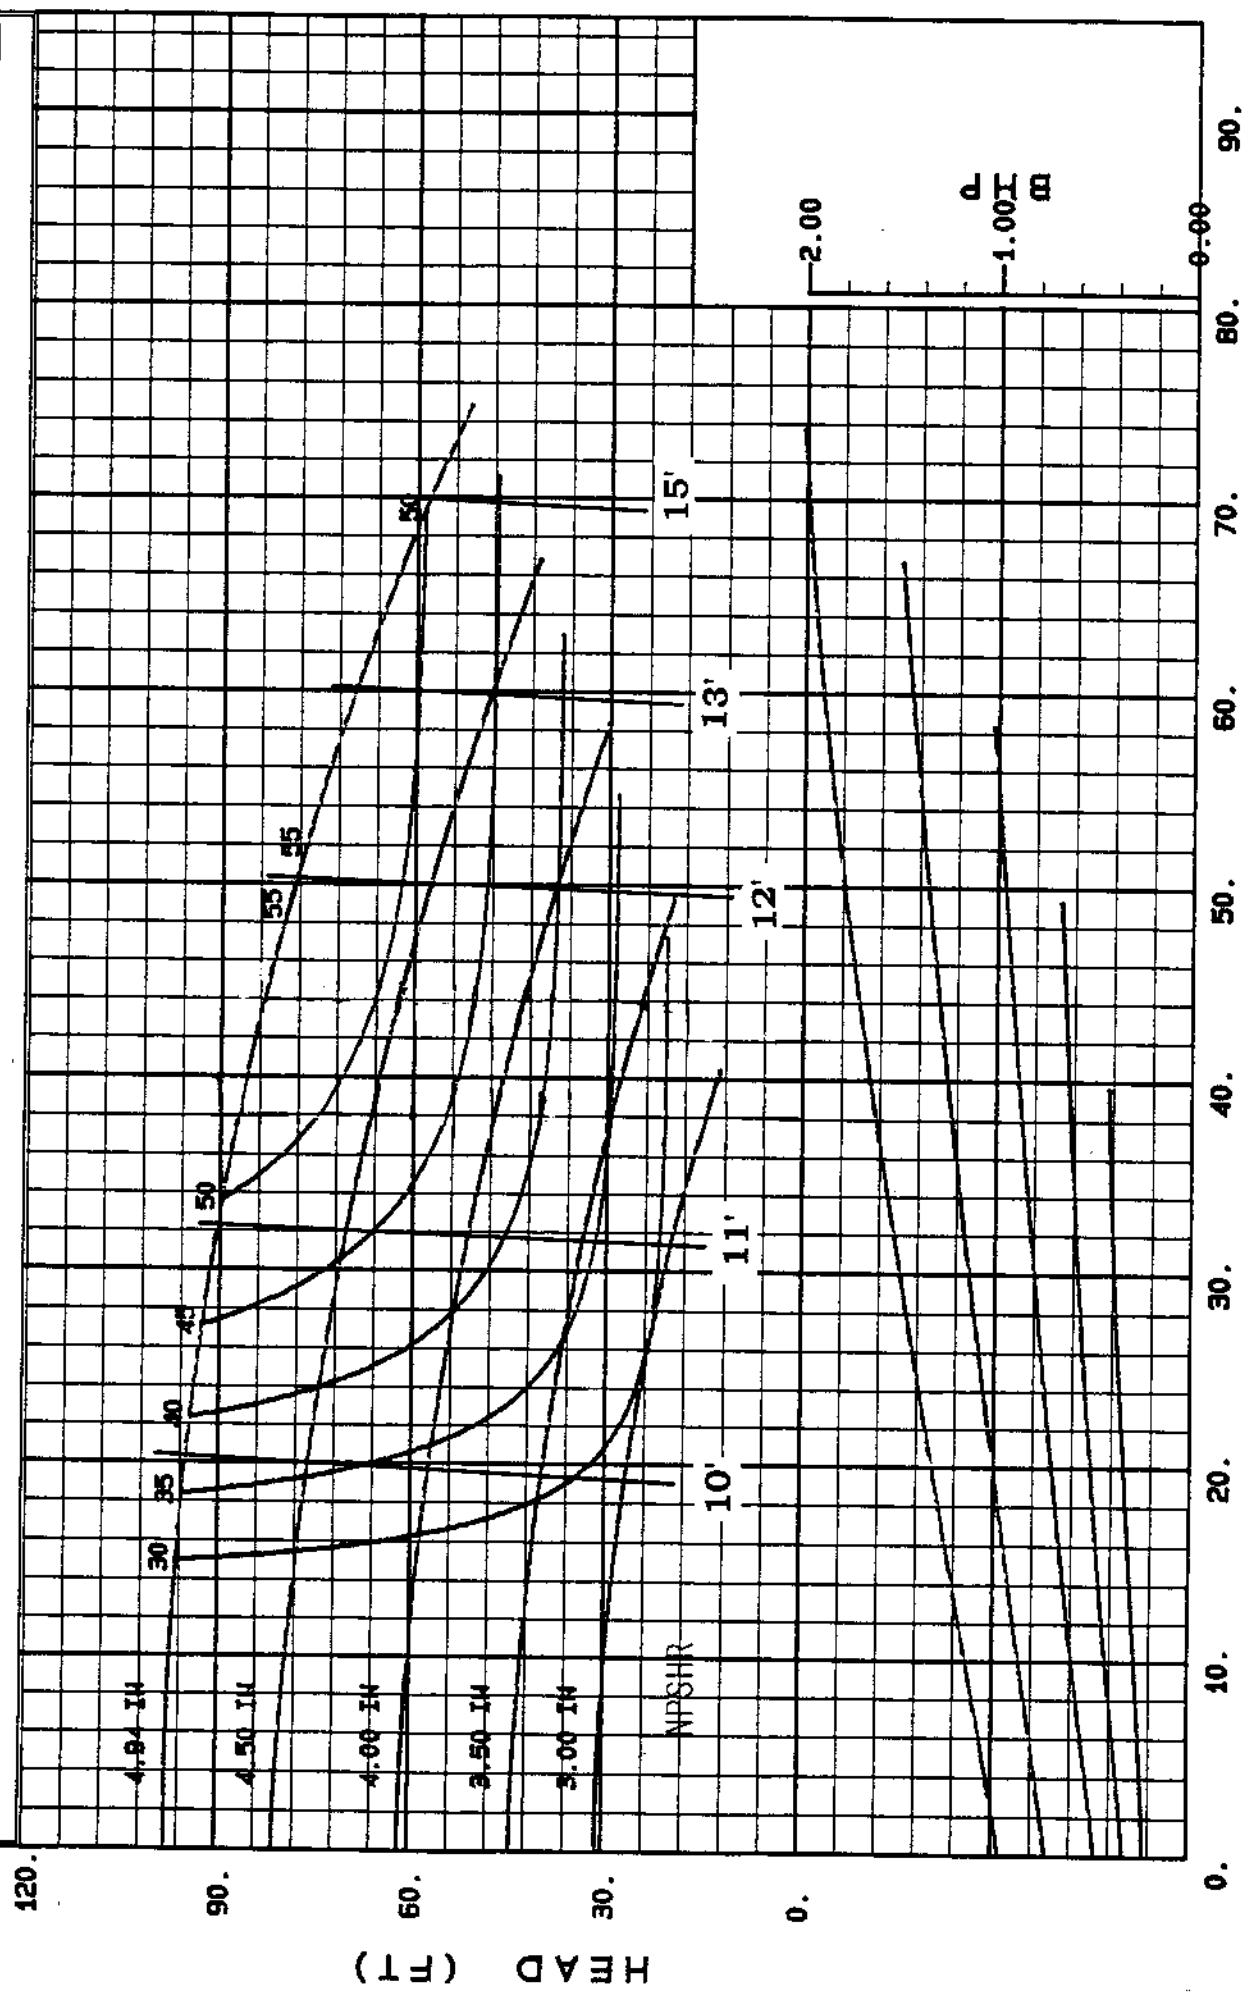

60 HZ

**PRICE PUMP CO.** CURVE NUMBER: CD001 MODEL: CD100 AI & AB SIZE: 1X1-1/4X5 RPM: 3450  
SONOMA, CALIFORNIA IMPELLER DIA: VARIOUS MIN. IMPELLER DIA: 3.00" MAX. IMPELLER DIA: 4.94" MAX. SOLIDS:  
CUSTOMER: PPCO CUSTOMER'S P.O. \_\_\_\_\_  
Ph. (707) 938-8441 Fax (707) 938-0764 REMARKS: 03-09-95 MATERIALS: IRON & BRONZE ONLY