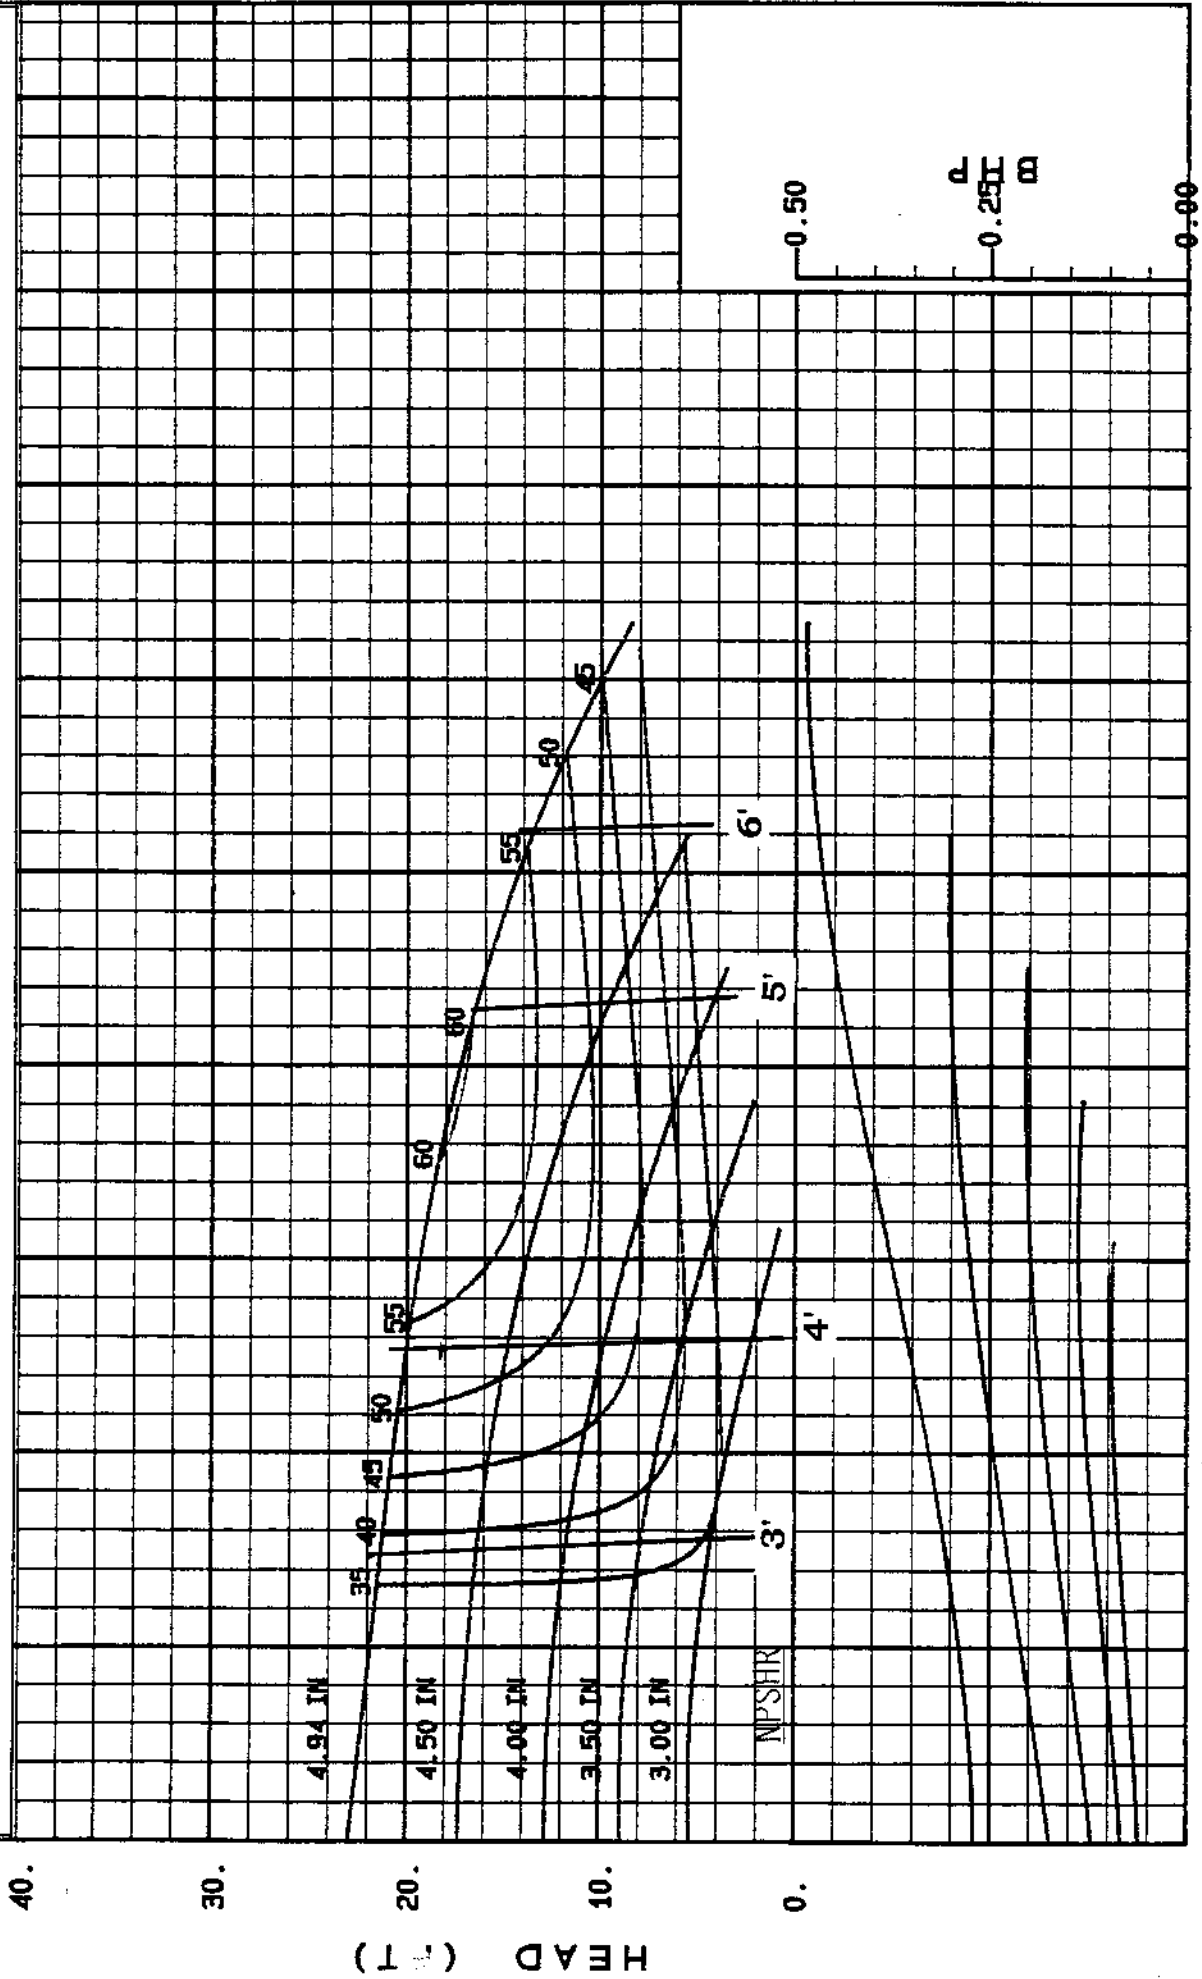

# 60 Hz

PRICE PUMP CO. CURVE NUMBER: D010231-263 MODEL: CD150AI, AB, SS SIZE: 1-1/2X2X5 RPM: 1750

SONOMA, CALIFORNIA IMPELLER DIA: VARIOUS MIN. IMPELLER DIA: 3.00" MAX. IMPELLER DIA: 4.94" MAX. SOLIDS:

CUSTOMER: PPCO CUSTOMER'S P.O.

Ph. (707) 938-8441 Fax (707) 938-0784 REMARKS: 03-01-95 MATERIALS: IRON, BRONZE & STAINLESS

0. 15. 30. 45. 60. 75. 90. 105. 120. 135.

FLOW (USGPM)

HEAD (FT)