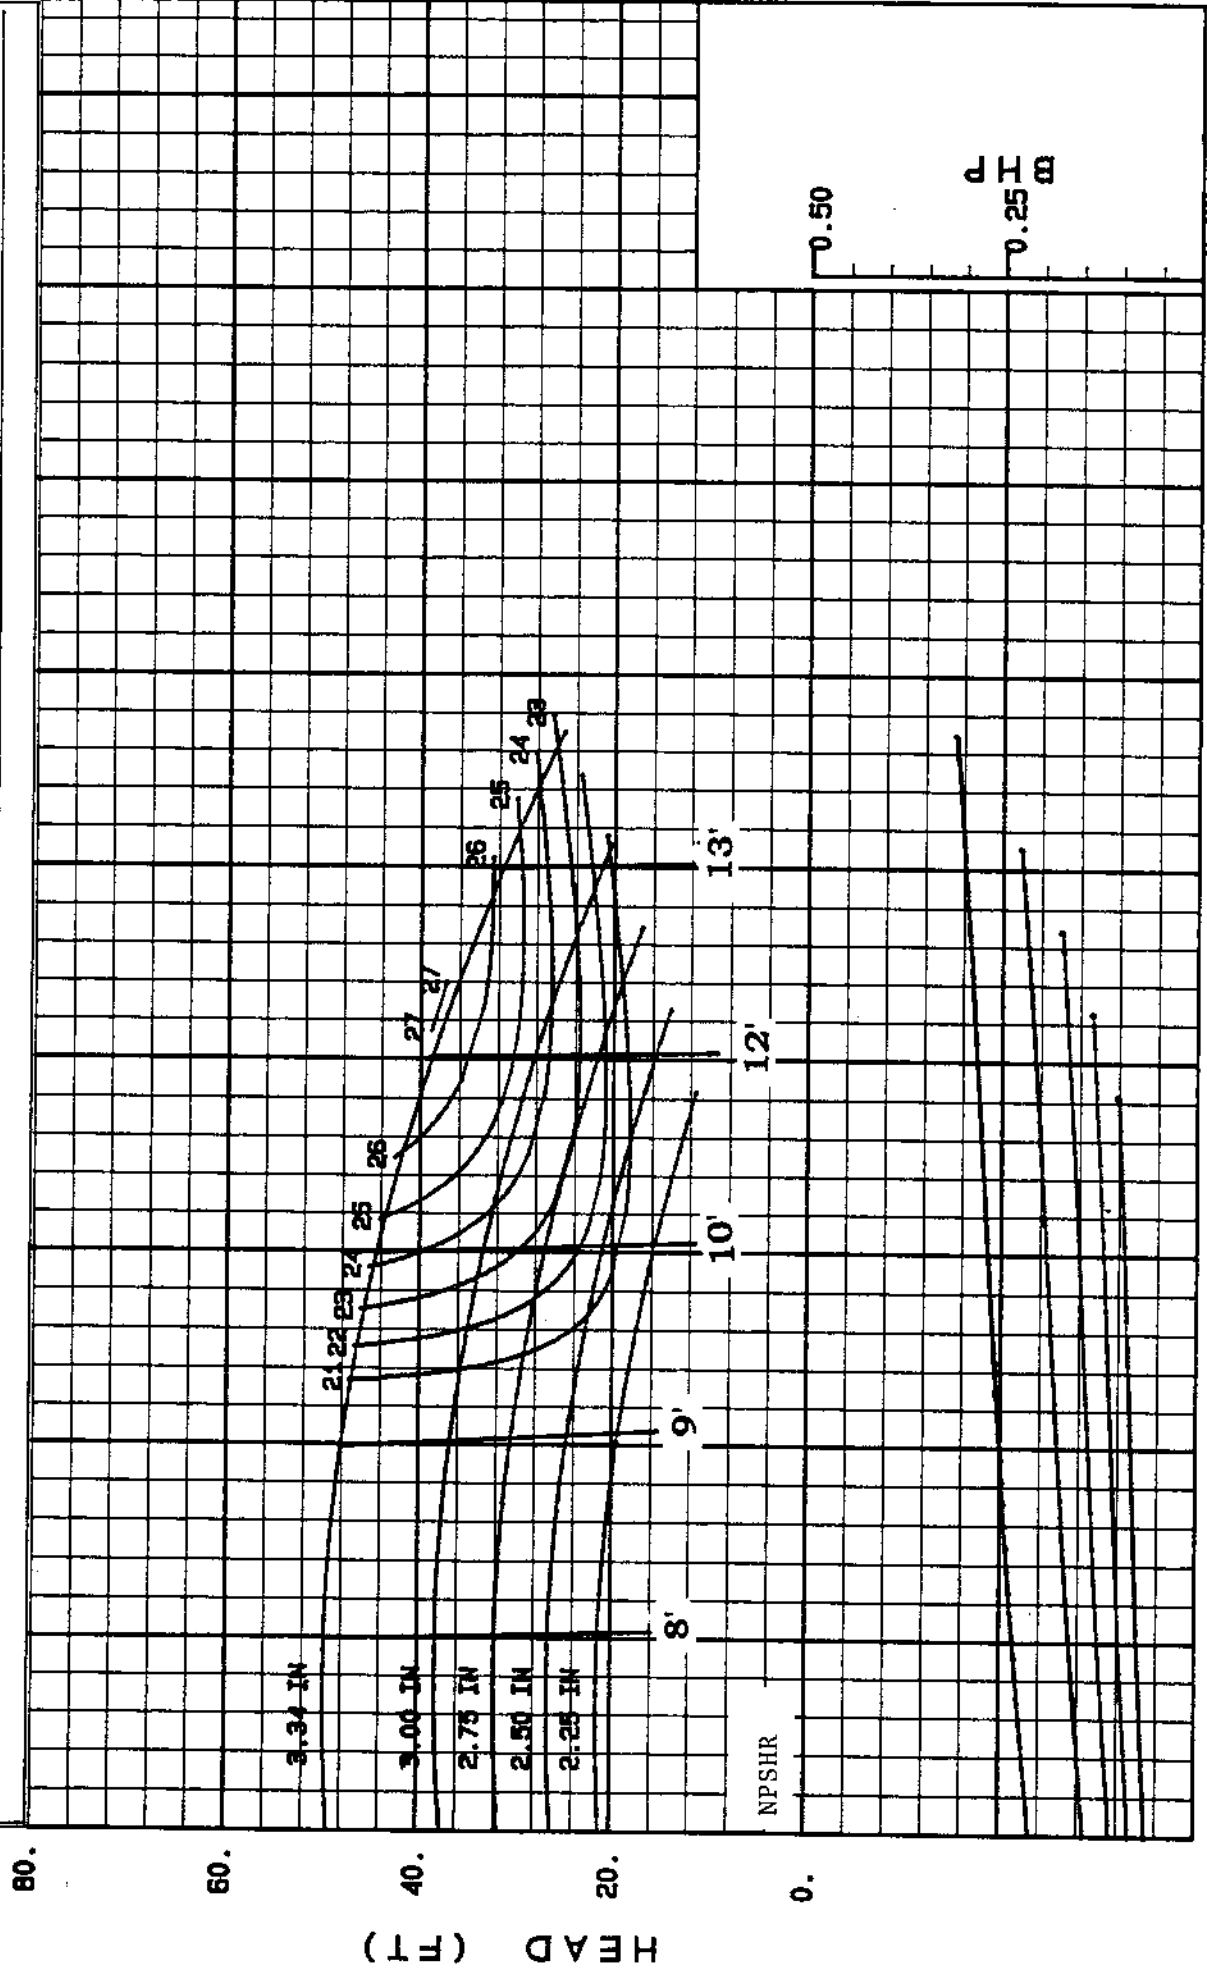

# 60 Hz

**PPRICE PUMP CO.** CURVE NUMBER: 62700066 MODEL: LT25 SIZE: 1/4x1/2x3 RPM: 3450  
SONOMA, CALIFORNIA IMPELLER DIA: Various MIN. IMPELLER DIA: 2.25" MAX. IMPELLER DIA: 3.34" MAX. SOLIDS: .10"  
CUSTOMER: PPCO CUSTOMER'S P.O.  
Ph. (707) 938-8441 Fax (707) 938-0764 REMARKS: 1/12/93

HEAD (FT)

FLOW (USGPM)

0.00 0.25 0.50