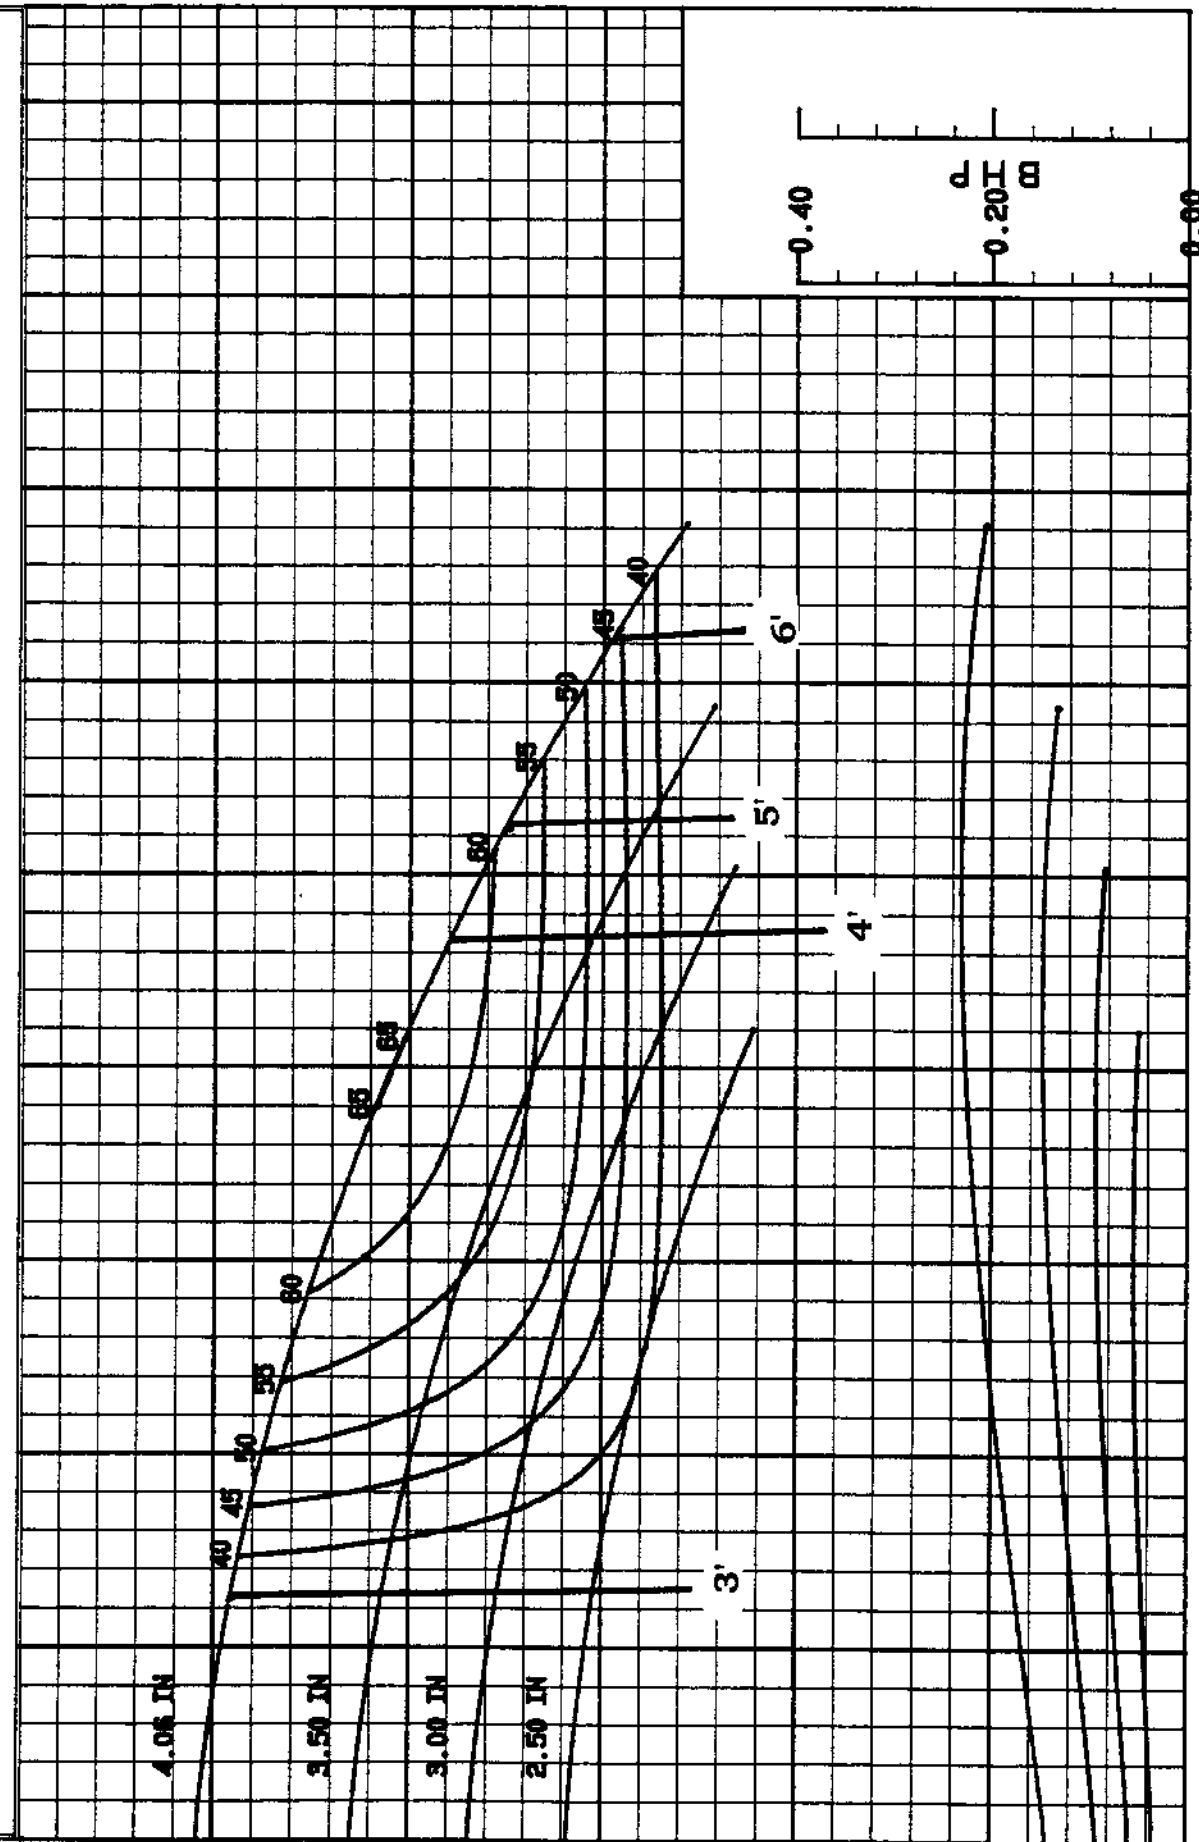

60 Hz

PRICE PUMP CO. CURVE NUMBER: 477007B MODEL: RC200 SIZE: 2X2X4 RPM: 1750
SONOMA, CALIFORNIA IMPELLER DIA: VARIOUS MIN. IMPELLER DIA: 2.50" MAX. IMPELLER DIA: 4.06" MAX. SOLIDS: .38"
CUSTOMER: PPCO CUSTOMER'S P.O.
Ph. (707) 938-8441 Fax (707) 938-0764 REMARKS: 06-01-94

FLOW (US GPM)