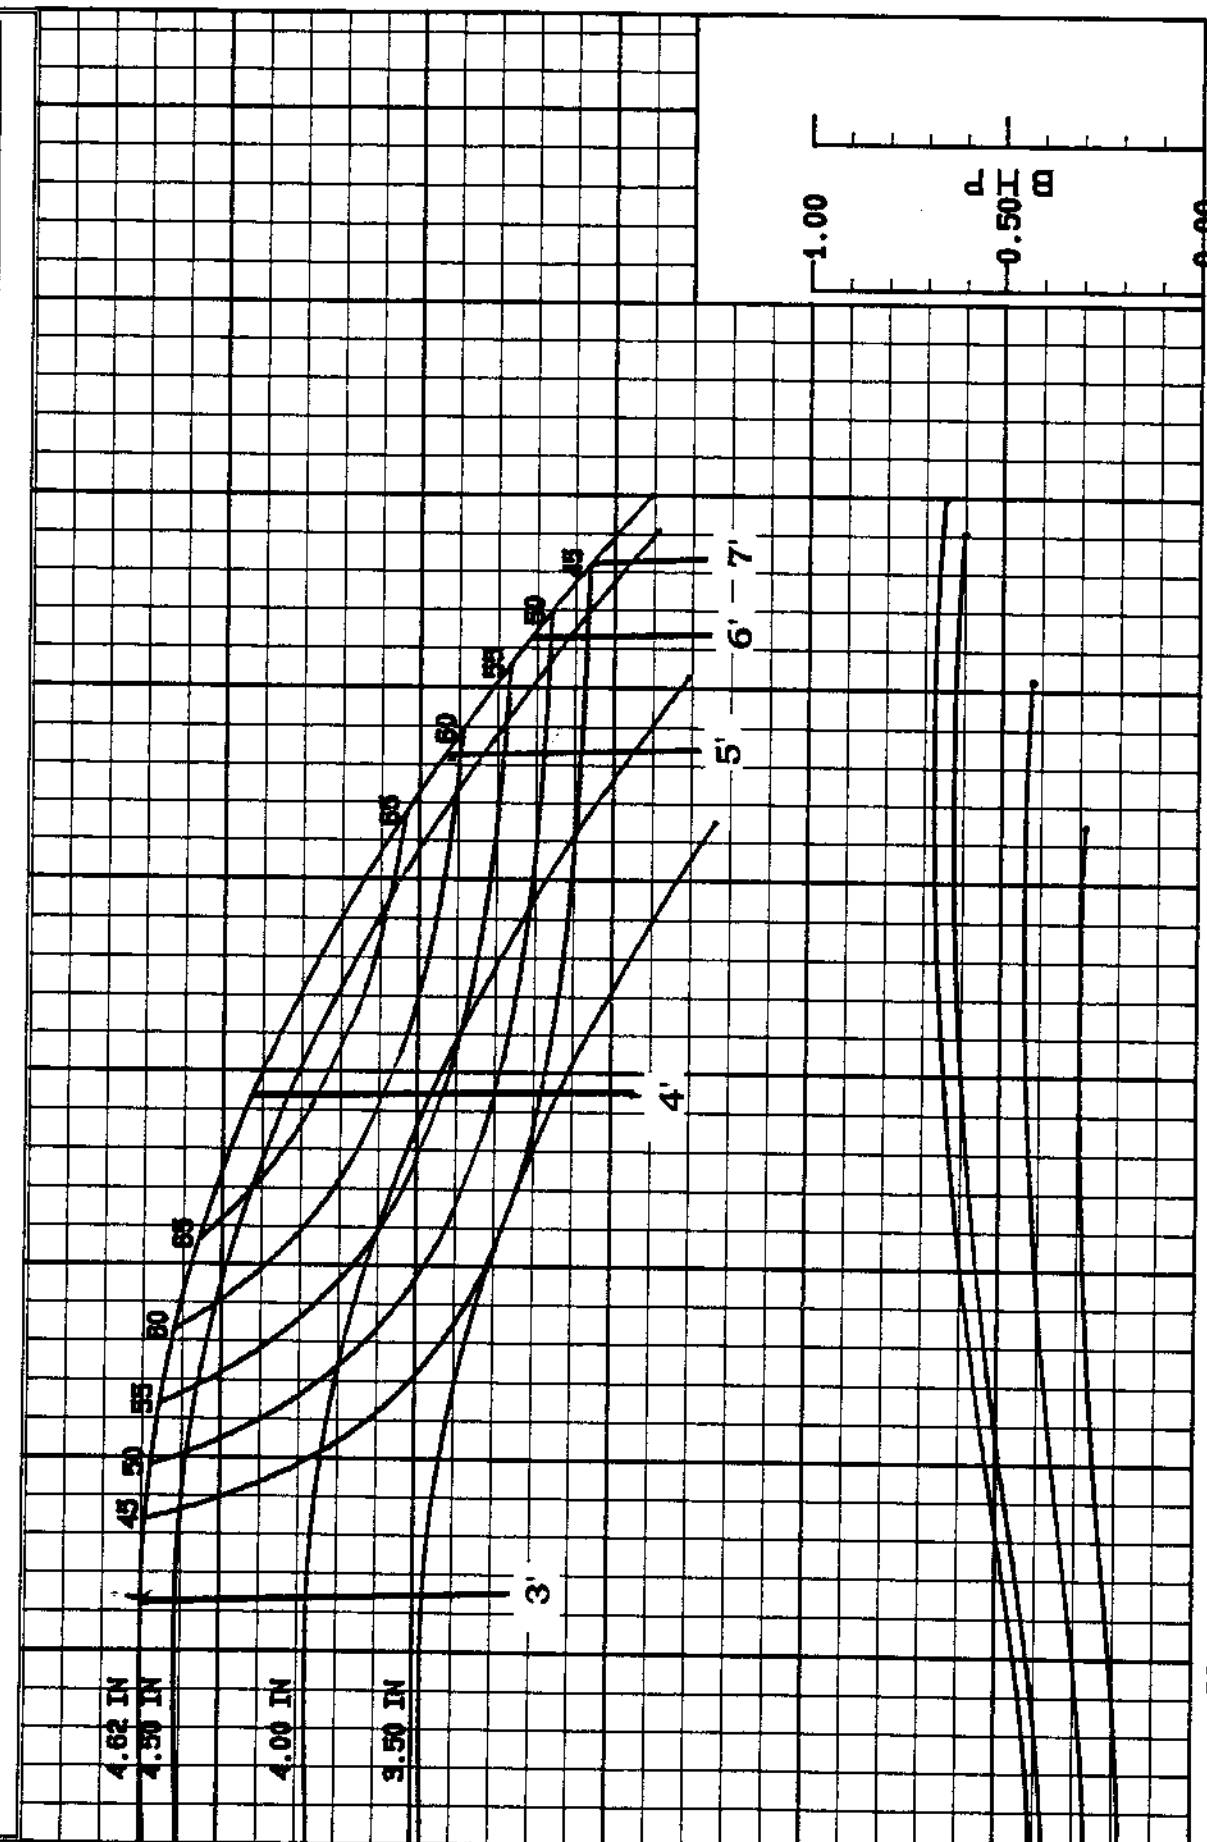

60 HZ

P PRICE PUMP CO. CURVE NUMBER: 4790045 MODEL: RC300 SIZE: 3X3X4-1/2 RPM: 1750
 SONOMA, CALIFORNIA IMPELLER DIA: VARIOUS MIN. IMPELLER DIA: 3.50" MAX. IMPELLER DIA: 4.62" MAX. SOLIDS: .39"
 CUSTOMER: PPCO CUSTOMER'S P.O.
 Ph. (707) 938-8441 Fax (707) 938-0764 REMARKS: 08-01-94

24.
 18.
 12.
 6.
 0.
 0. 30. 60. 90. 120. 150. 180. 210. 240. 270.
 FLOW (GPM)