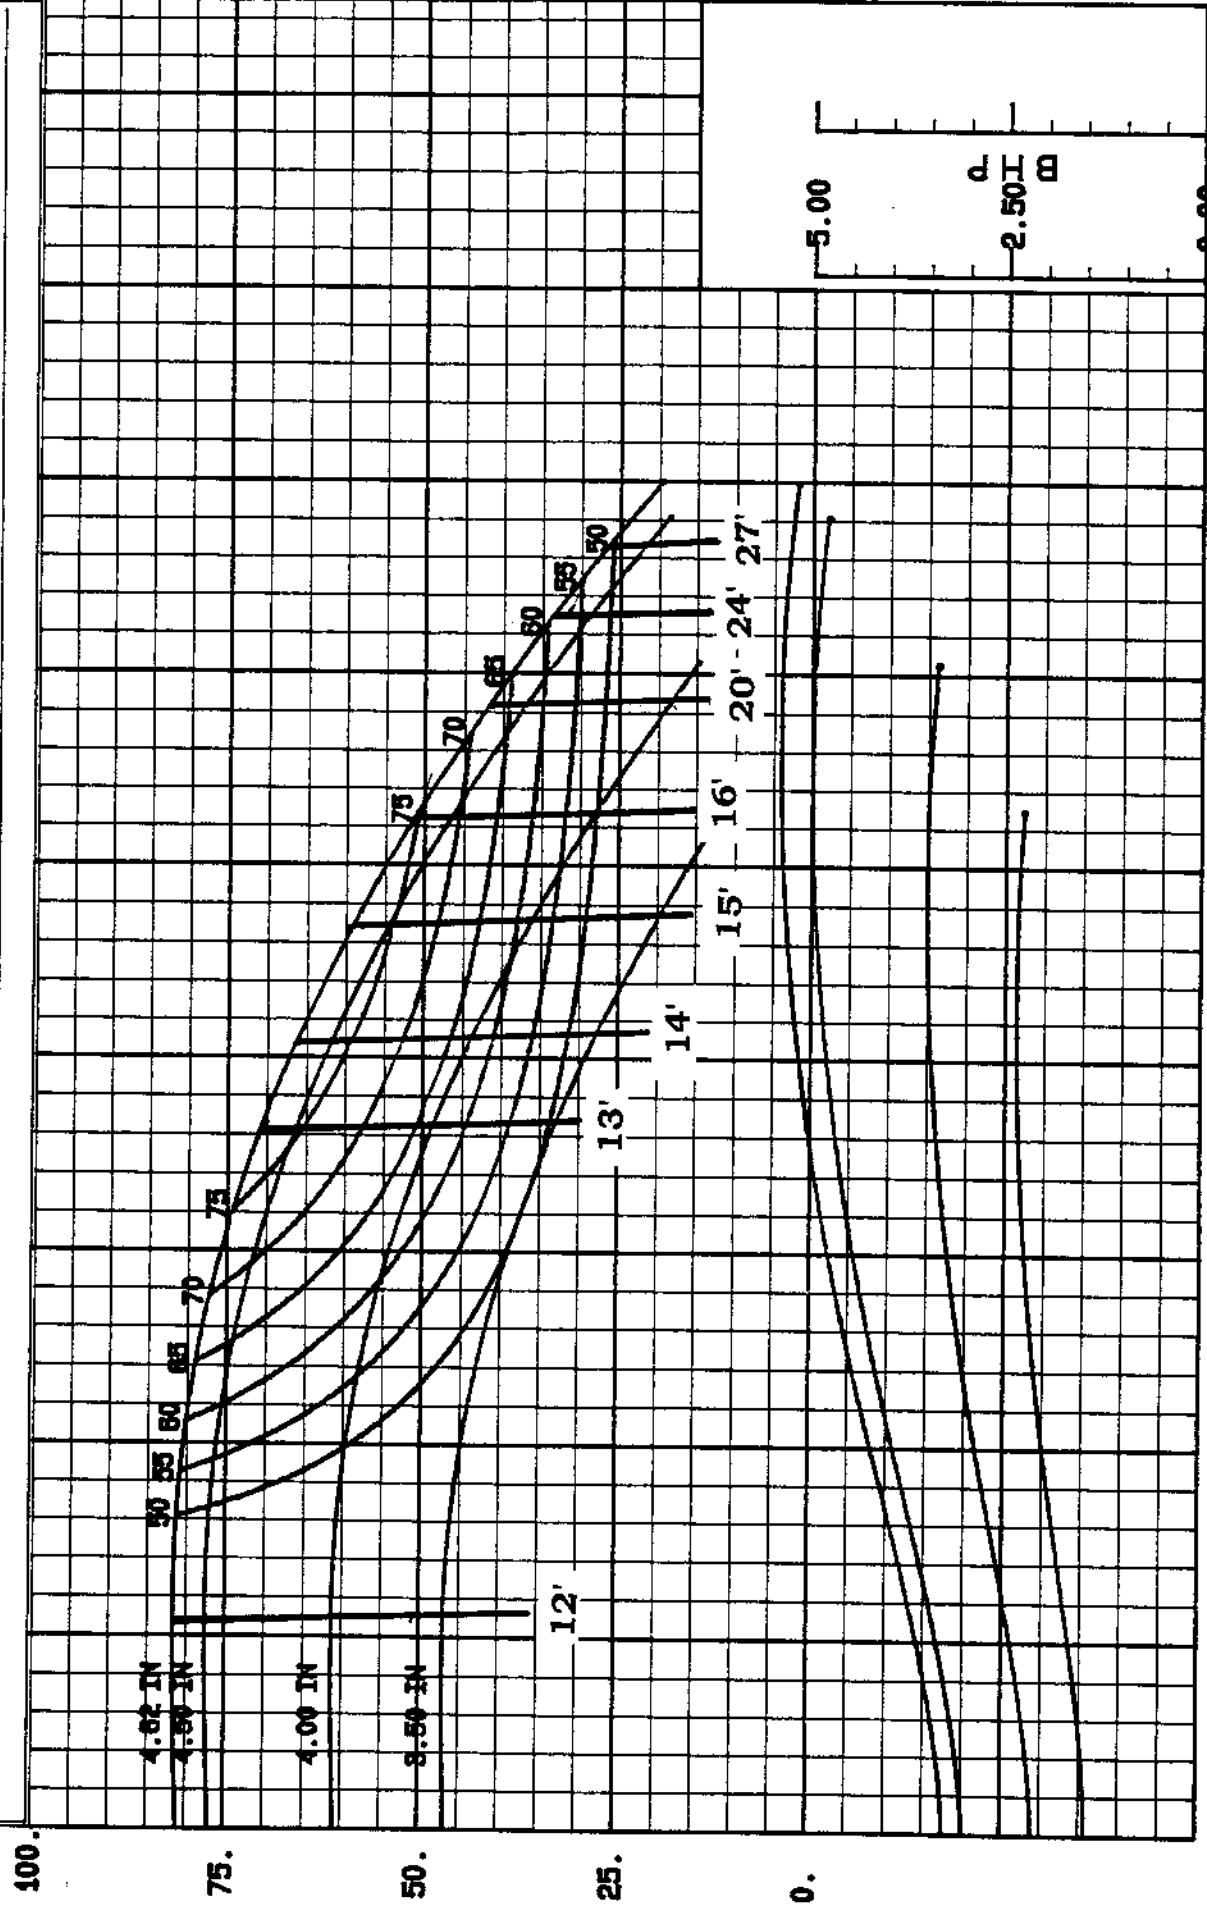

60 Hz

PRICE PUMP CO. CURVE NUMBER: **4790045** MODEL: **RC300** SIZE: **3X3X4-1/2** RPM: **3450**
SONOMA, CALIFORNIA IMPELLER DIA: **VARIOUS** MIN. IMPELLER DIA: **3.50"** MAX. IMPELLER DIA: **4.62"** MAX. SOLIDS: **.39"**
CUSTOMER: **PPCO** CUSTOMER'S P.O. _____
REMARKS: **08-01-94**
P/L (707) 938-0441 Fax (707) 938-0764

FLOW (USGPM)

HEAD (FT)