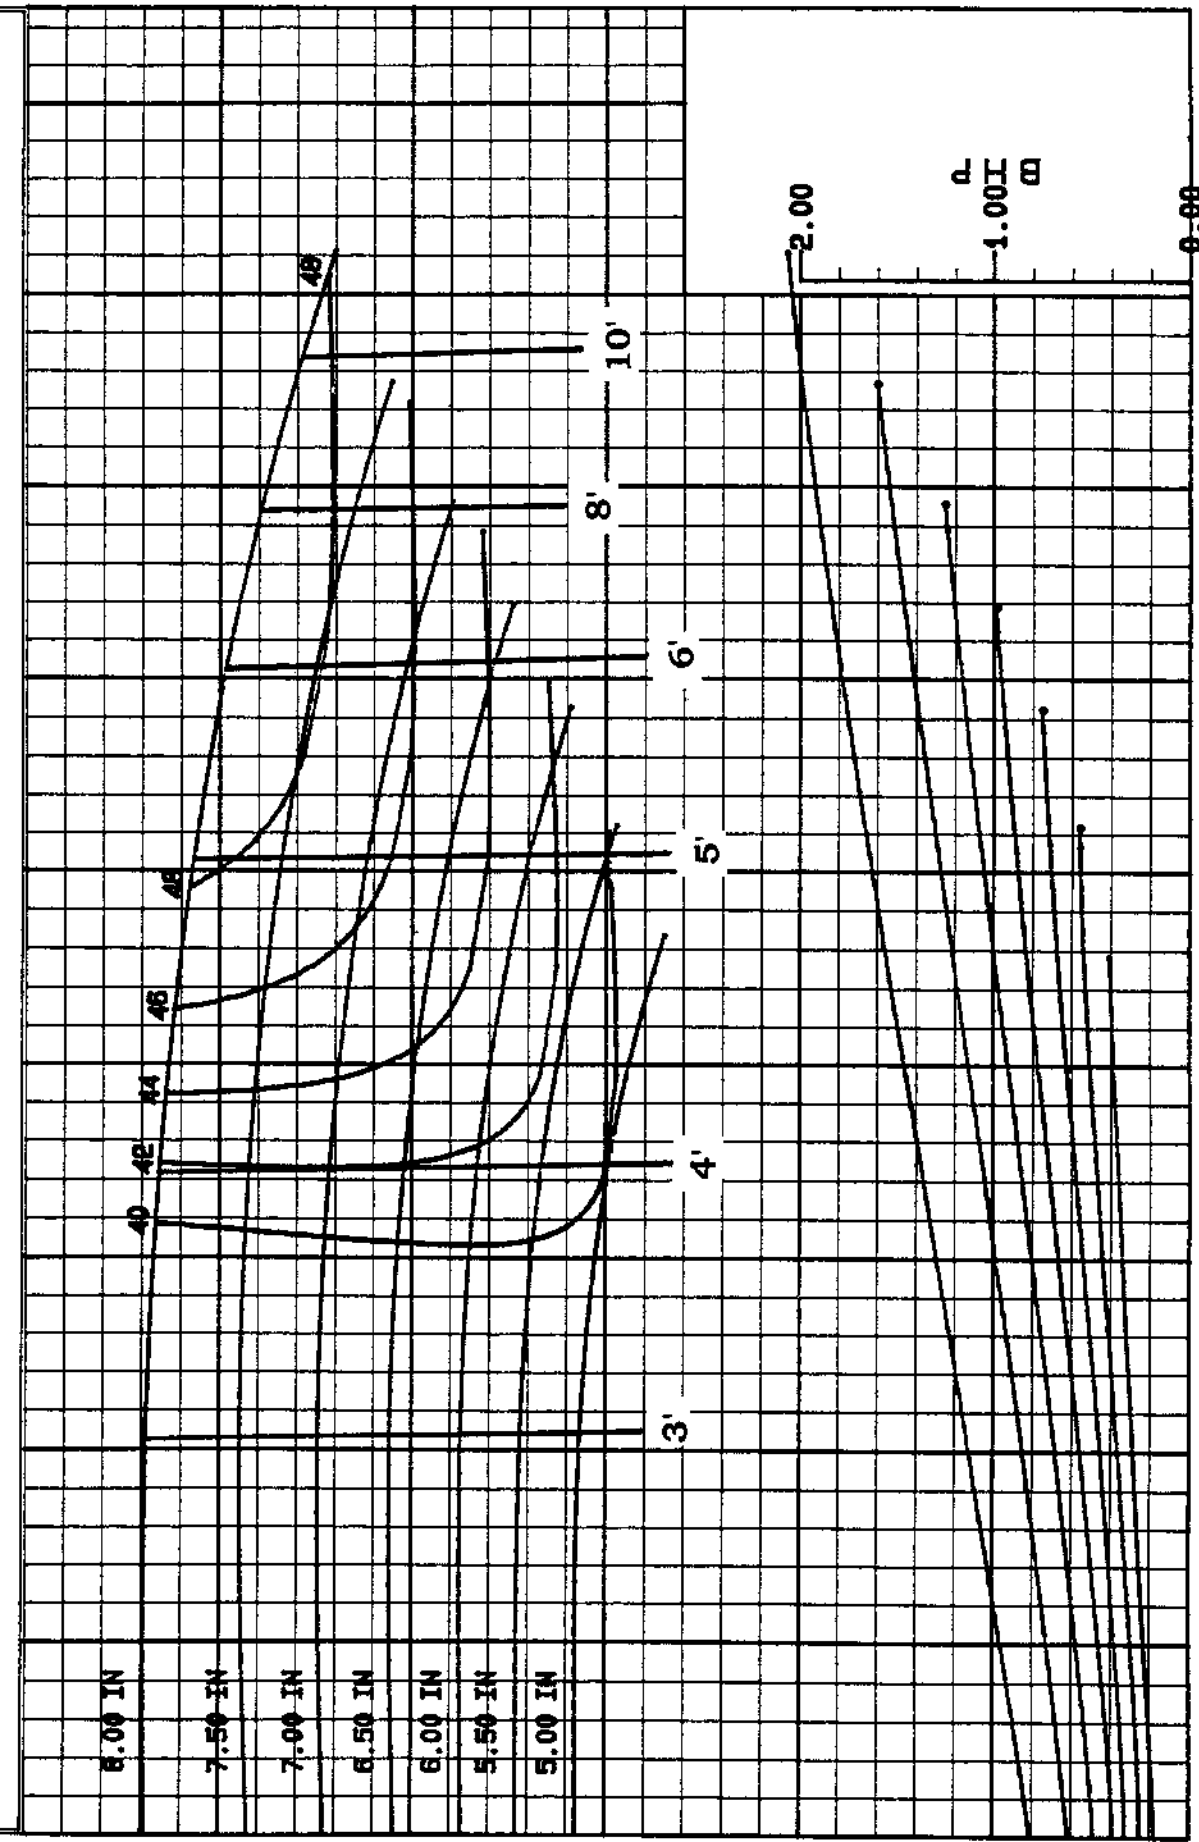

60 Hz

PRICE PUMP CO. CURVE NUMBER: **6700056-80** MODEL: **XJ100** SIZE: **1X1-1/2XB** RPM: **1750**
 SONOMA, CALIFORNIA IMPELLER DIA: **VARIOUS** MIN. IMPELLER DIA: **5.00"** MAX. IMPELLER DIA: **8.00"** MAX. SOLIDS: **.12"**
 CUSTOMER: **PPCO** CUSTOMER'S P.O. _____
 REMARKS: **07-20-94** XJ100 = FLANGED PORTS

80.
 60.
 40.
 20.
 0.
 HEAD (FT)

0.
 10.
 20.
 30.
 40.
 50.
 60.
 70.
 80.
 90.
 FLOW (USGPM)

2.00
 1.00
 0