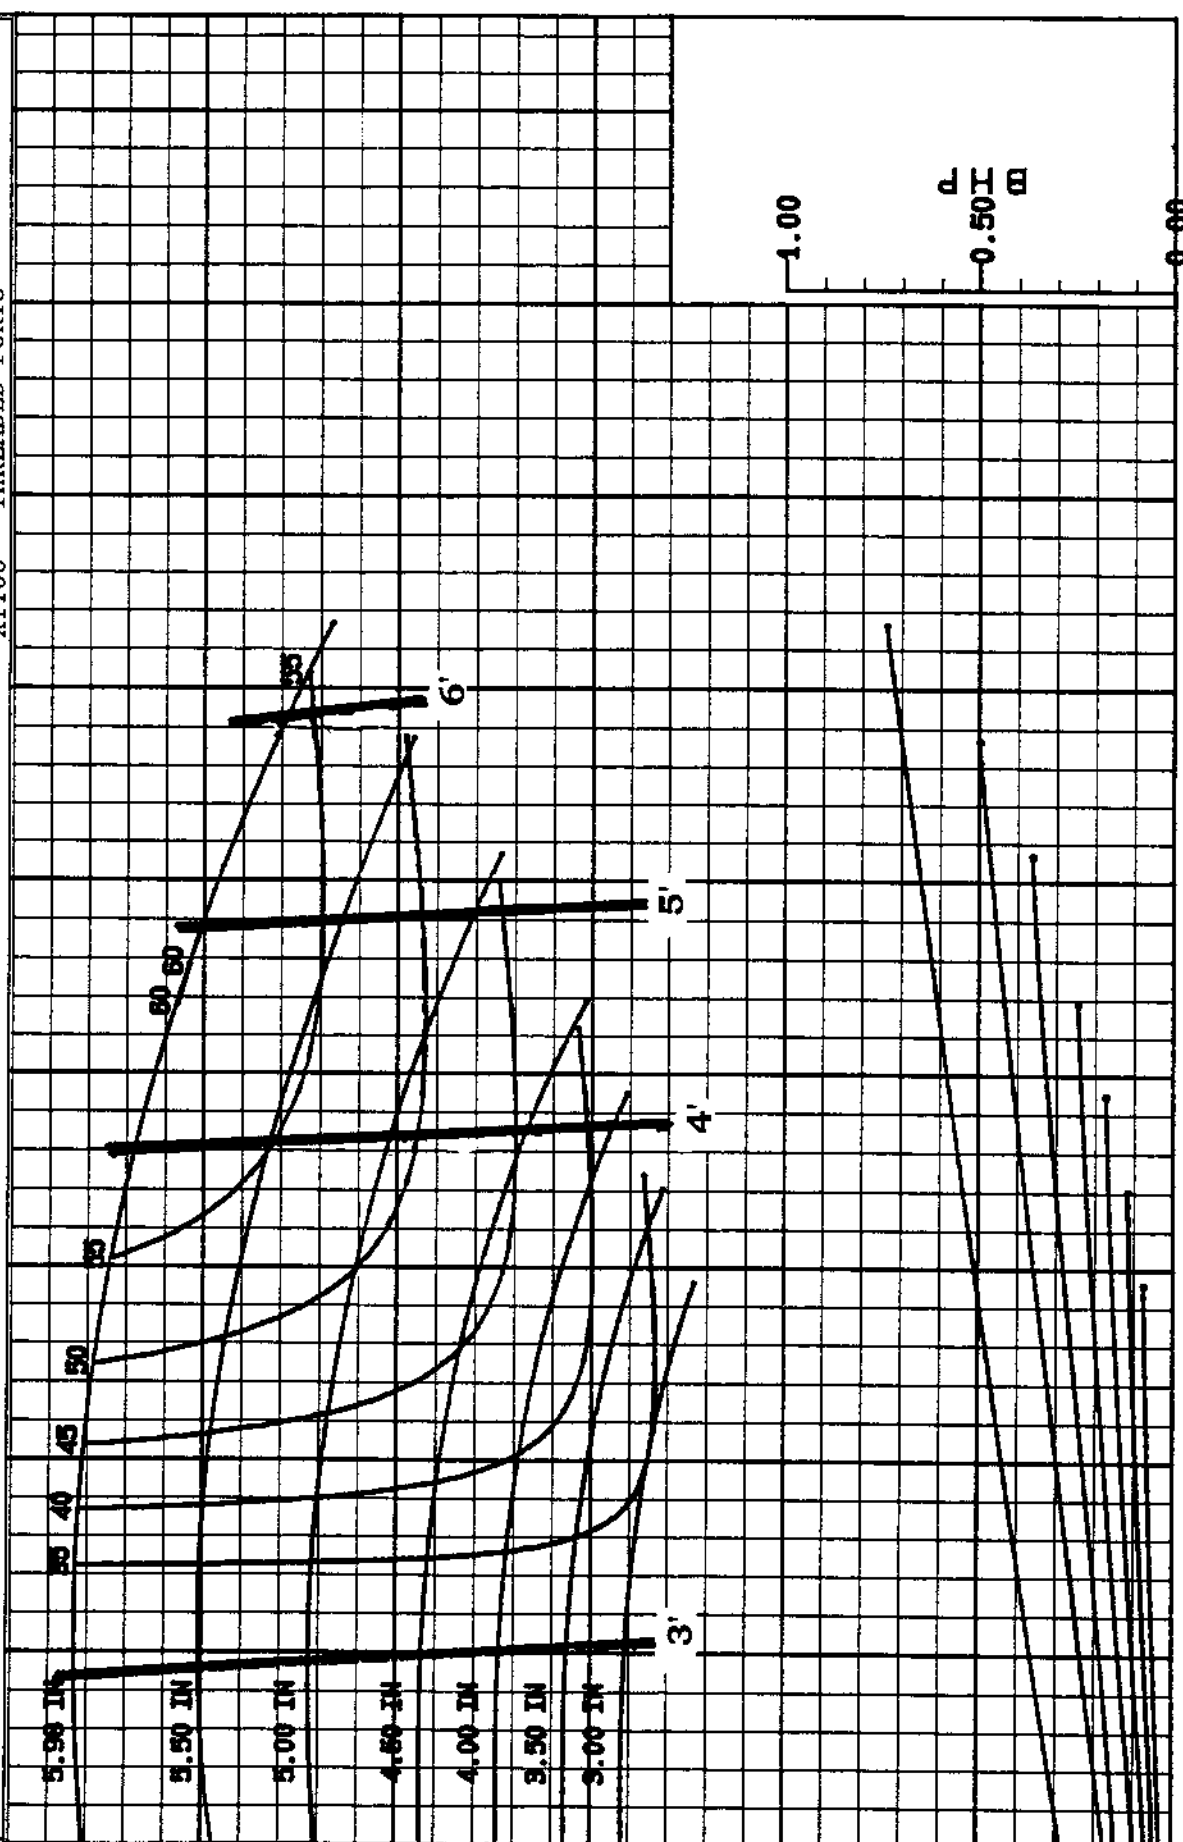

60 HZ

PRICE PUMP CO. CURVE NUMBER: **4160048-60** MODEL: **XL/XT100** SIZE: **1X1-1/2X6** RPM: **1750**
 SONOMA, CALIFORNIA IMPELLER DIA: **VARIOUS** MIN. IMPELLER DIA: **3.00"** MAX. IMPELLER DIA: **5.98"** MAX. SOLIDS: **.12"**
 CUSTOMER: **PPCO** CUSTOMER'S P.O.
 Ph. (707) 938-0441 Fax (707) 938-0764 REMARKS: **08-01-94**
 XL100 = FLANGED PORTS
 XT100 = THREADED PORTS

FLOW (GPM)
 0. 10. 20. 30. 40. 50. 60. 70. 80. 90.