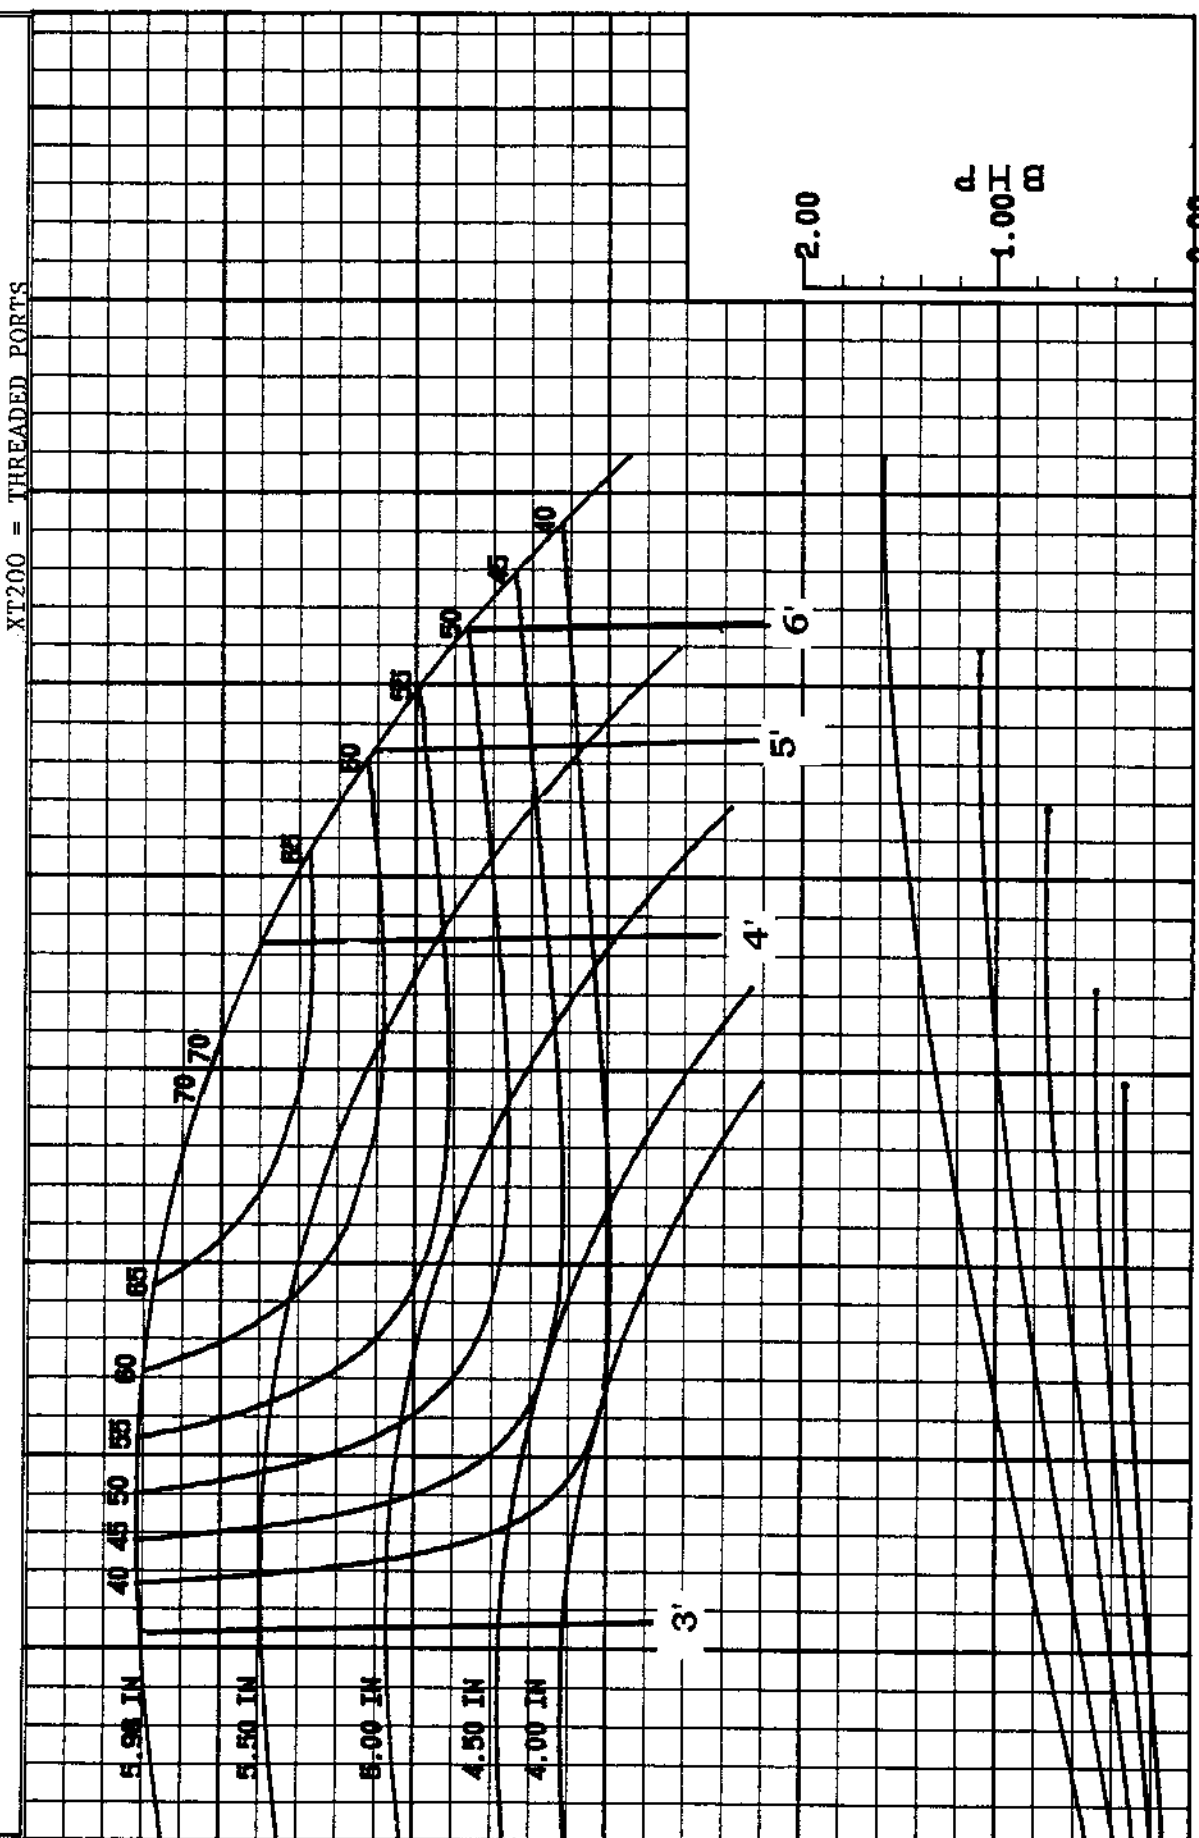

# 60 Hz

**P** PRICE PUMP CO. CURVE NUMBER: 6690014-26 MODEL: XL/XT200 SIZE: 2X3X6 RPM: 1750  
 SONOMA, CALIFORNIA IMPELLER DIA: VARIOUS MIN. IMPELLER DIA: 4.00" MAX. IMPELLER DIA: 5.98" MAX. SOLIDS: .25"  
 CUSTOMER: PFCO CUSTOMER'S P.O.  
 Ph. (707) 938-8441 Fax (707) 938-0764 08-01-94  
 REMARKS: XL200 = FLANGED PORTS  
 XT200 = THREADED PORTS

40.  
 30.  
 20.  
 10.  
 0.  
 HEAD (FT)

0.  
 30.  
 40.  
 50.  
 60.  
 70.  
 80.  
 90.  
 100.  
 110.  
 120.  
 130.  
 140.  
 150.  
 160.  
 170.  
 180.  
 190.  
 200.  
 210.  
 220.  
 230.  
 240.  
 250.  
 260.  
 270.  
 FLOW (SGPM)